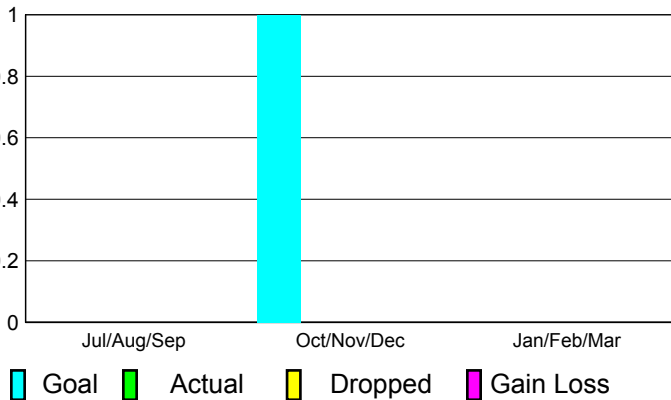

2010-2011 GMT Reports for District (or Undistricted) **District 43 K**

GMT: **Doctor DENNIS D COBLER**

Location: **KENTUCKY**

GMT CA: **1**

CLUBS

**Club Results
2010-2011**

**Clubs
2009-2010**

Month	New Club Goal	Actual New Clubs	Actual Dropped Clubs	Gain/Loss of Clubs	Gain/Loss of Clubs
Jul/Aug/Sep	0	0	0	0	0
Oct/Nov/Dec	1	0	0	0	2
Jan/Feb/Mar	0	0	0	0	-1
Totals	1	0	0	0	1

Club Results 2010-2011

Goal, New, Dropped, Gain/Loss

MEMBERSHIP

**Membership Results
2010-2011**

**Membership
2009-2010**

Month	Net Memb Goal	Actual New Memb	Actual Dropped Memb	Gain/Loss of Memb	Gain/Loss of Memb
Jul/Aug/Sep	7	35	-52	-17	-10
Oct/Nov/Dec	32	38	-67	-29	55
Jan/Feb/Mar	7	44	-75	-31	9
Totals	46	117	-194	-77	54