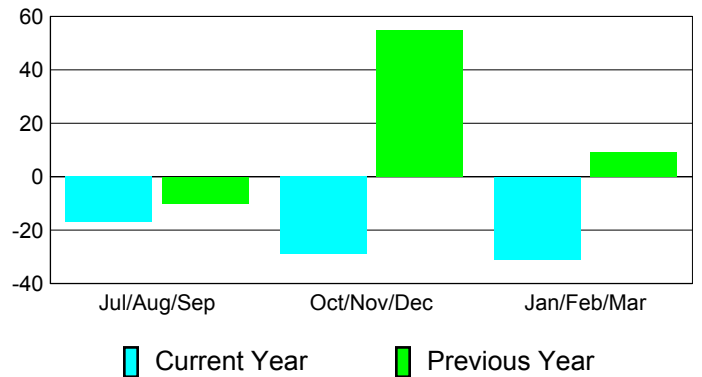

Club Results 2010-2011

Goal, New, Dropped, Gain/Loss

MEMBERSHIP

**Membership Results
2010-2011**

**Membership
2009-2010**

Month	Net Memb Goal	Actual New Memb	Actual Dropped Memb	Gain/Loss of Memb	Gain/Loss of Memb
Jul/Aug/Sep	7	35	-52	-17	-10
Oct/Nov/Dec	32	38	-67	-29	55
Jan/Feb/Mar	7	44	-75	-31	9
Totals	46	117	-194	-77	54

Membership Results 2010-2011

Goal, New, Dropped, Gain/Loss

Comparison of Club Gain/Loss

Current Year Compared to the Previous Year

Comparison of Membership Gain/Loss

Current Year Compared to the Previous Year

YTD Status Quo Clubs 2010-2011

Status Quo Clubs Compared to Status Quo Members

Gender Comparison 2010-2011

Jul/Aug/Sep

Oct/Nov/Dec

Jan/Feb/Mar

Male

Female