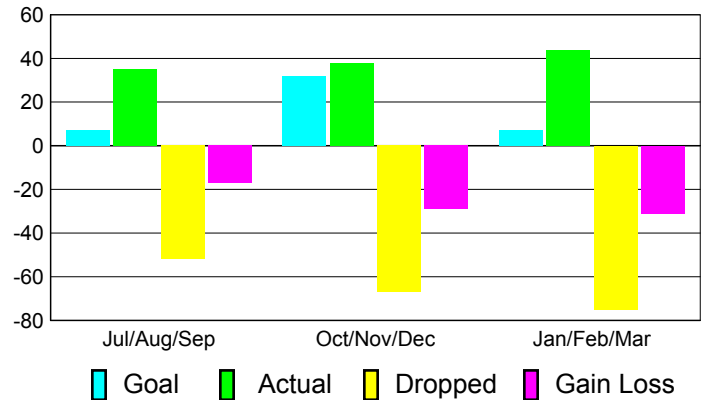

Club Results 2010-2011

Goal, New, Dropped, Gain/Loss

MEMBERSHIP

**Membership Results
2010-2011**

**Membership
2009-2010**

Month	Net Memb Goal	Actual New Memb	Actual Dropped Memb	Gain/Loss of Memb	Gain/Loss of Memb
Jul/Aug/Sep	7	35	-52	-17	-10
Oct/Nov/Dec	32	38	-67	-29	55
Jan/Feb/Mar	7	44	-75	-31	9
Totals	46	117	-194	-77	54

Membership Results 2010-2011

Goal, New, Dropped, Gain/Loss

Comparison of Club Gain/Loss

Current Year Compared to the Previous Year

Comparison of Membership Gain/Loss

Current Year Compared to the Previous Year